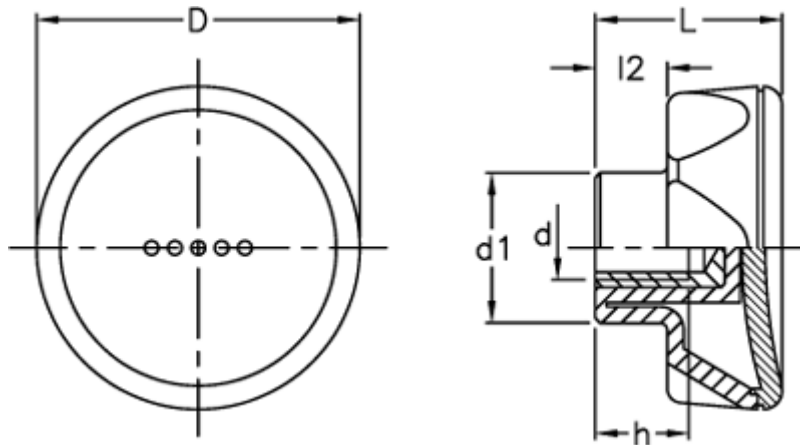

Article number: 23052212214

Description: E+G Lobe knob
ELK.45-B M6-C4 yellow centre cap

Measures

D	= 45
d1	= 21.0
d 6H	= M6
h	= 12
L	= 26
l2	= 10